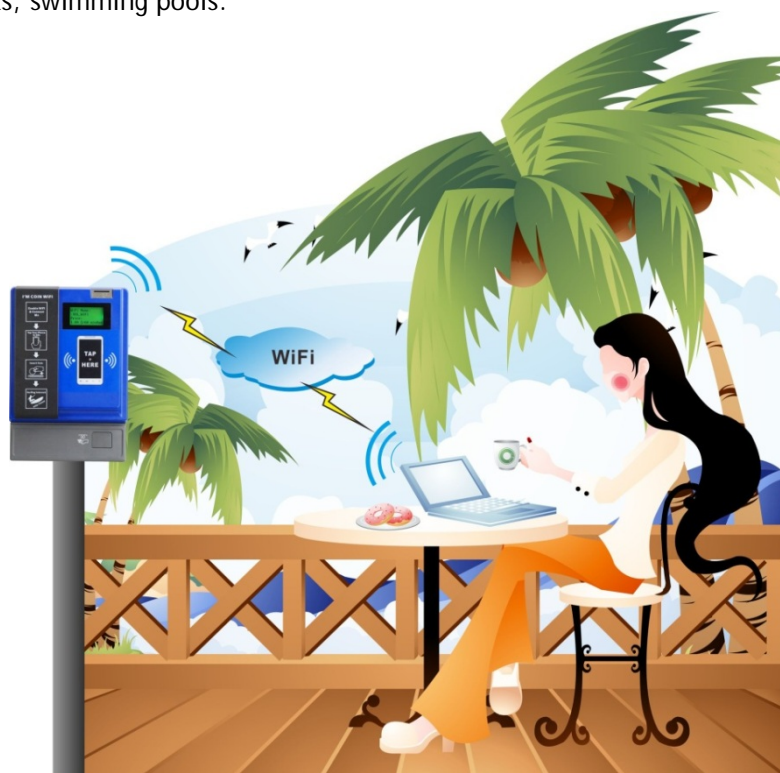

HIGHLIGHTS

- No inquiry, no username, and no password is required; just tap the phone, insert coins, and get WiFi;
- No need for supervision. Self-service working method to save labor cost;
- Excellent coin-learning ability to recognize your local coins and discriminate fake coins;
- Modular structure makes maintenance easy;
- Constructed of durable ABS plastic;
- Can be wall or desktop mounted;
- Support roaming between chain stores with the same account (optional);
- Support automatic failover between 3G/4G network and RJ45 connection (for model WIFI-B202 only);
- Professional coin passage design to prevent coin stolen or fraud.

BENEFITS

- Venue owners can attract more visitors and get extra revenue by providing WiFi service;
- Venue owners can display advertisements for their products on the login page for better promotion, or show ads for other shops to get income;
- Visitors can check/send email, browse websites, and use high-speed VPN to connect enterprise network from any WiFi-enabled laptop, PDA, smart mobile phone, or handheld device.

APPLICATION

Suited for indoor or storefront public environment, such as:

- Coffee shops, pubs, lounge bars, hotels, restaurants;
- Beauty salons, chain shops, lobby of banks/hotels;
- Sports area and recreation centers, like bowling, billiards;
- Exhibition and convention sites;
- Beaches, parks, swimming pools.